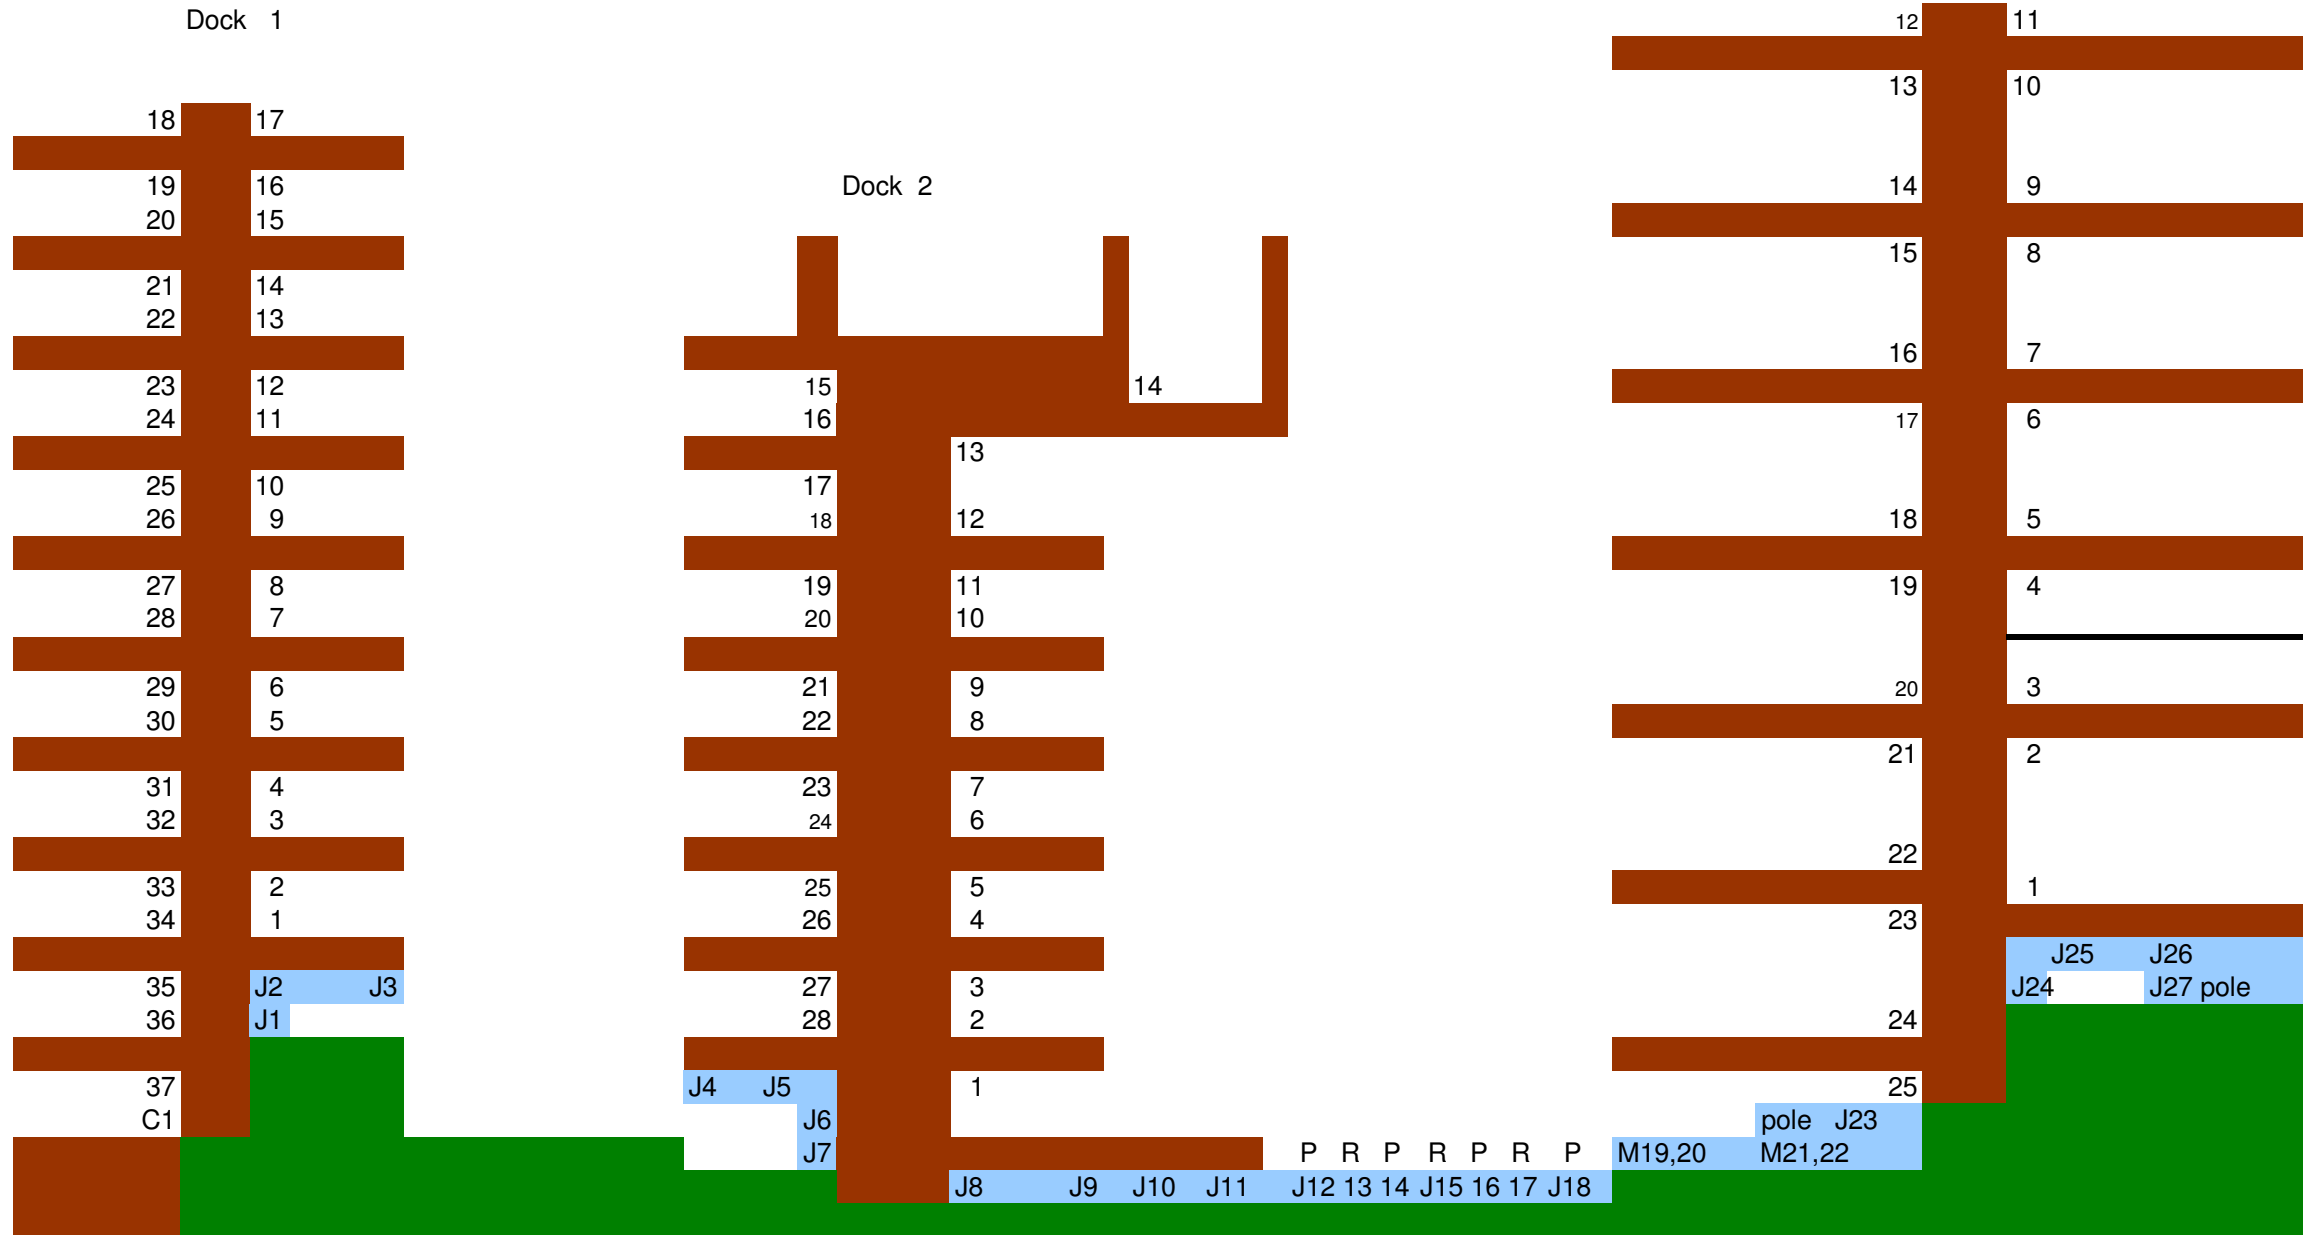

# SPINNAKER COVE YACHT CLUB DOCK MAP 2006

jet ski slots

REV. 8/12/06